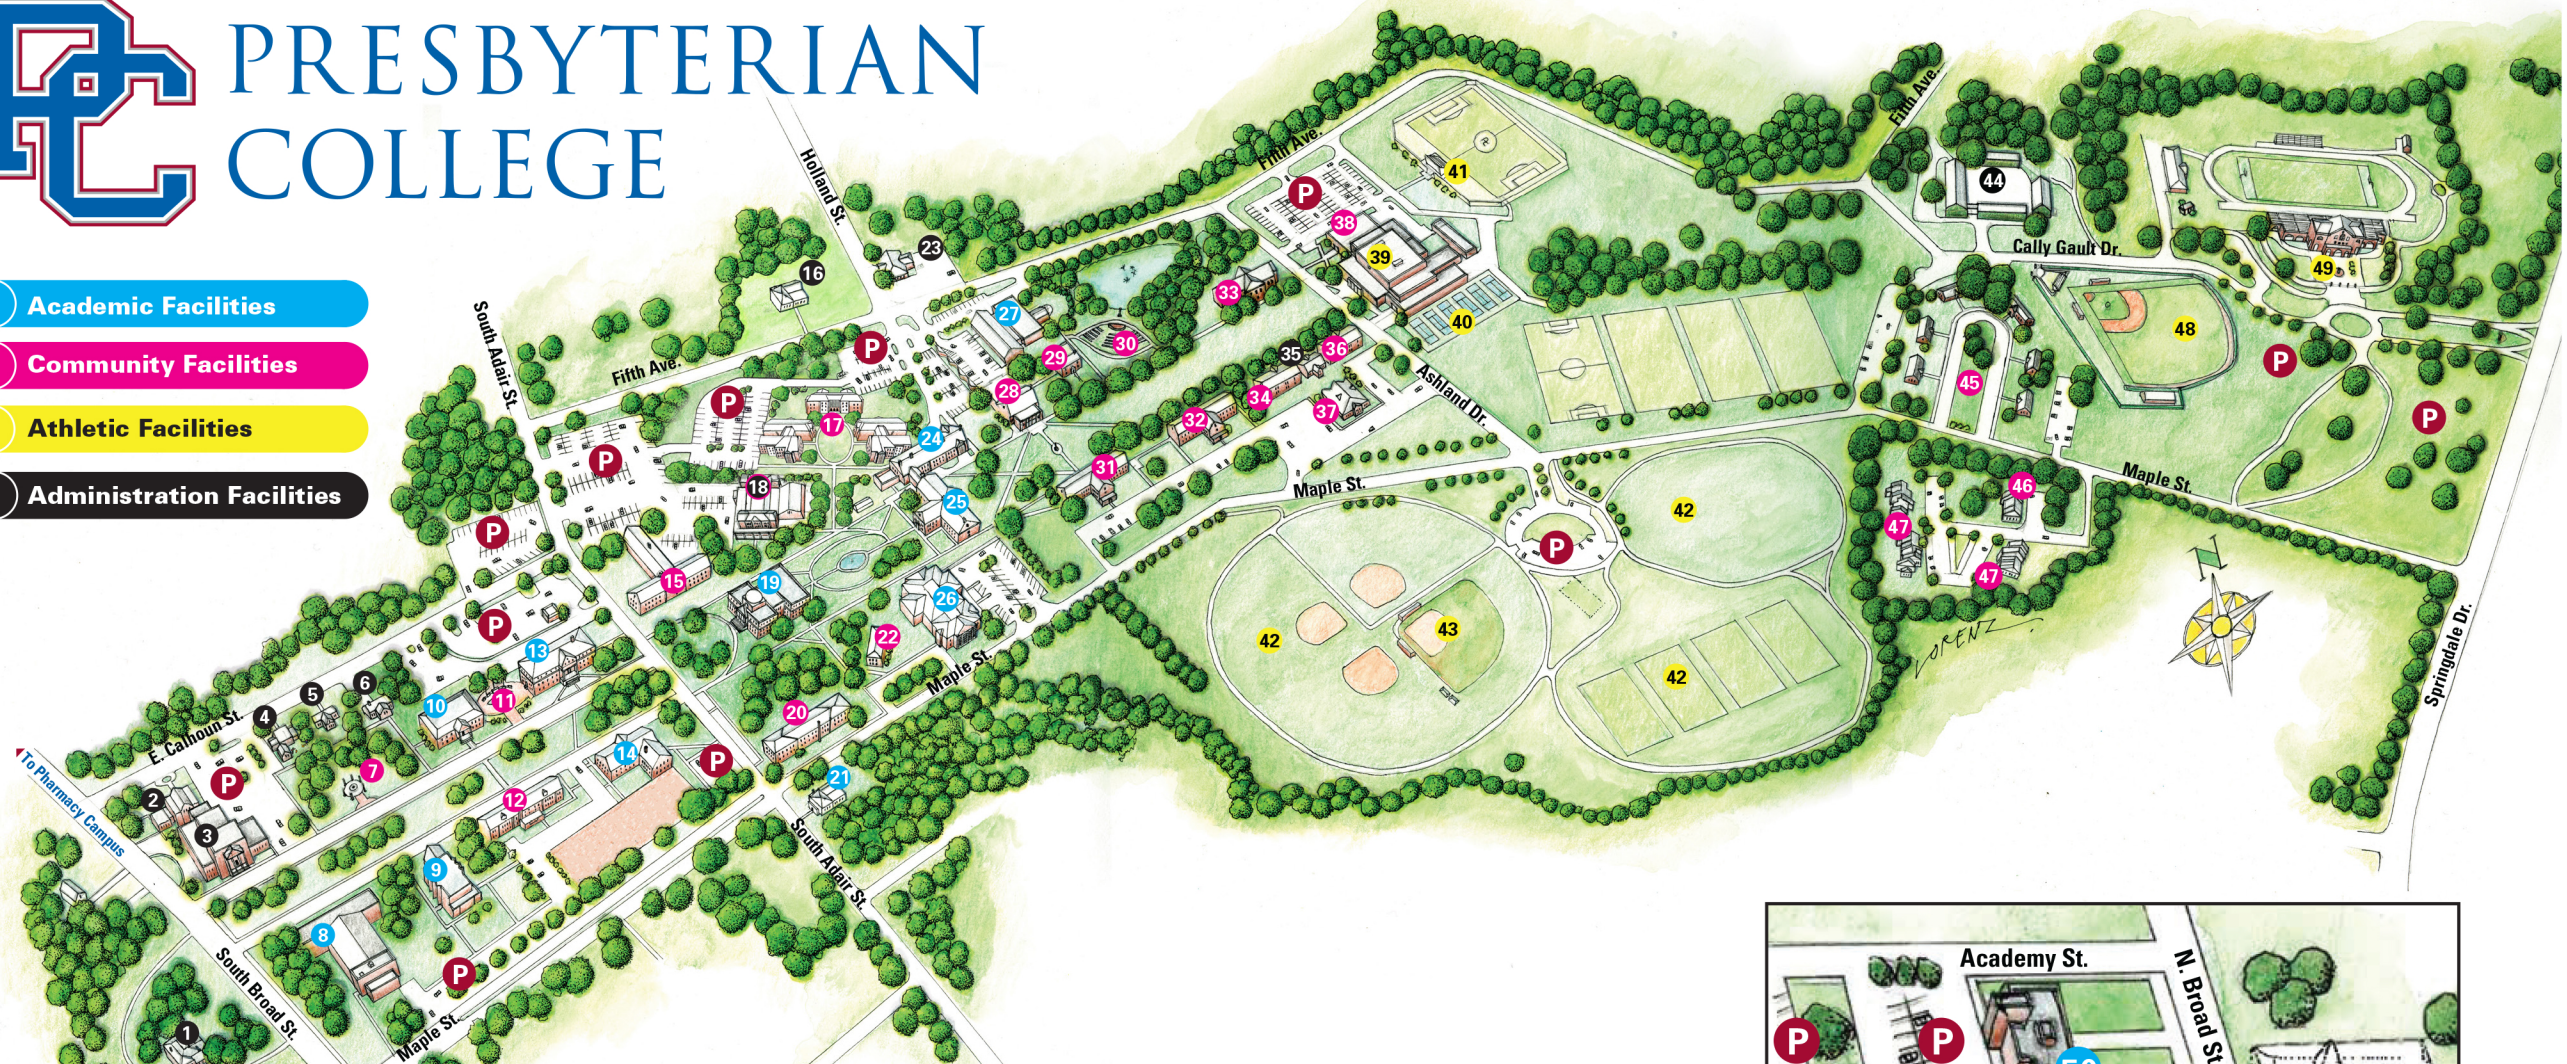

PRESBYTERIAN COLLEGE

Academic Facilities

Community Facilities

Athletic Facilities

Administration Facilities

PC Pharmacy School (PCPS)
307 North Broad Street, Clinton, SC

Administration

- 2 Patrick Center (Admissions)
- 3 Smith Administration Building
- 4 Moorefield House
- 5 Counseling & Wellness Center
- 6 ROTC Storage
- 16 Academic Success Office
- 18 Springs Student Center
- 23 Campus Police
- 35 M&L Brown Commons

Academics

- 8 Belk Auditorium
- 9 Edmunds Hall
- 10 Jacobs Hall
- 12 Bailey Hall
- 13 Harrington-Peachtree Center
- 14 Douglas House
- 19 Neville Hall
- 21 Godfrey House
- 24 Lassiter Hall
- 25 Richardson Hall
- 26 James H. Thomason Library and Russell-Arnold Archives
- 27 Harper Center for the Arts
- 50 School of Pharmacy

Athletics

- 39 Templeton Physical Education Center
- 40 Templeton Tennis Complex
- 41 Martin Stadium
- 42 Young Intramural Park
- 43 PC Softball Field
- 48 PC Baseball Complex
- 49 Bailey Stadium

Community Halls

Other Points of Interest

- 1 President's House
- 7 Alumni Green
- 11 Armed Forces Memorial
- 30 Piephoff Chapel
- 38 Mabry-Smith-Yonce Center
- 44 Campus Services
- P** Public Parking / Event Parking