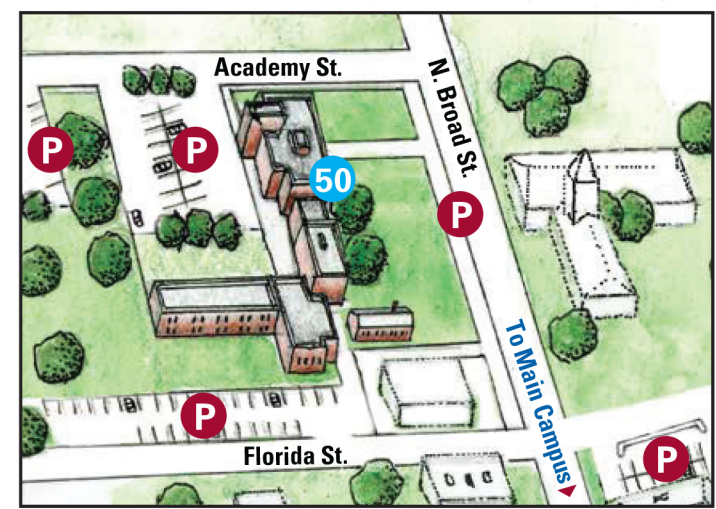

PRESBYTERIAN COLLEGE

Academic Facilities

Community Facilities

Athletic Facilities

Administration Facilities

PC Pharmacy School (PCPS)
307 North Broad Street, Clinton, SC

Administration

- 2 Patrick Center (Admissions)
- 3 Smith Administration Building
- 4 Moorefield House
- 5 Counseling & Wellness Center
- 6 ROTC Storage
- 16 Academic Success Office
- 18 Springs Student Center
- 23 Campus Police
- 35 M&L Brown Commons

Academics

- 8 Belk Auditorium
- 9 Edmunds Hall
- 10 Jacobs Hall
- 12 Bailey Hall
- 13 Harrington-Peachtree Center
- 14 Douglas House
- 19 Neville Hall
- 21 Godfrey House
- 24 Lassiter Hall
- 25 Richardson Hall
- 26 James H. Thomason Library and Russell-Arnold Archives
- 27 Harper Center for the Arts
- 50 School of Pharmacy

Athletics

- 39 Templeton Physical Education Center
- 40 Templeton Tennis Complex
- 41 Martin Stadium
- 42 Young Intramural Park
- 43 PC Softball Field
- 48 PC Baseball Complex
- 49 Bailey Stadium

Community Halls

Other Points of Interest

- 1 President's House
- 7 Alumni Green
- 11 Armed Forces Memorial
- 30 Piephoff Chapel
- 38 Mabry-Smith-Yonce Center
- 44 Campus Services
- P** Public Parking / Event Parking